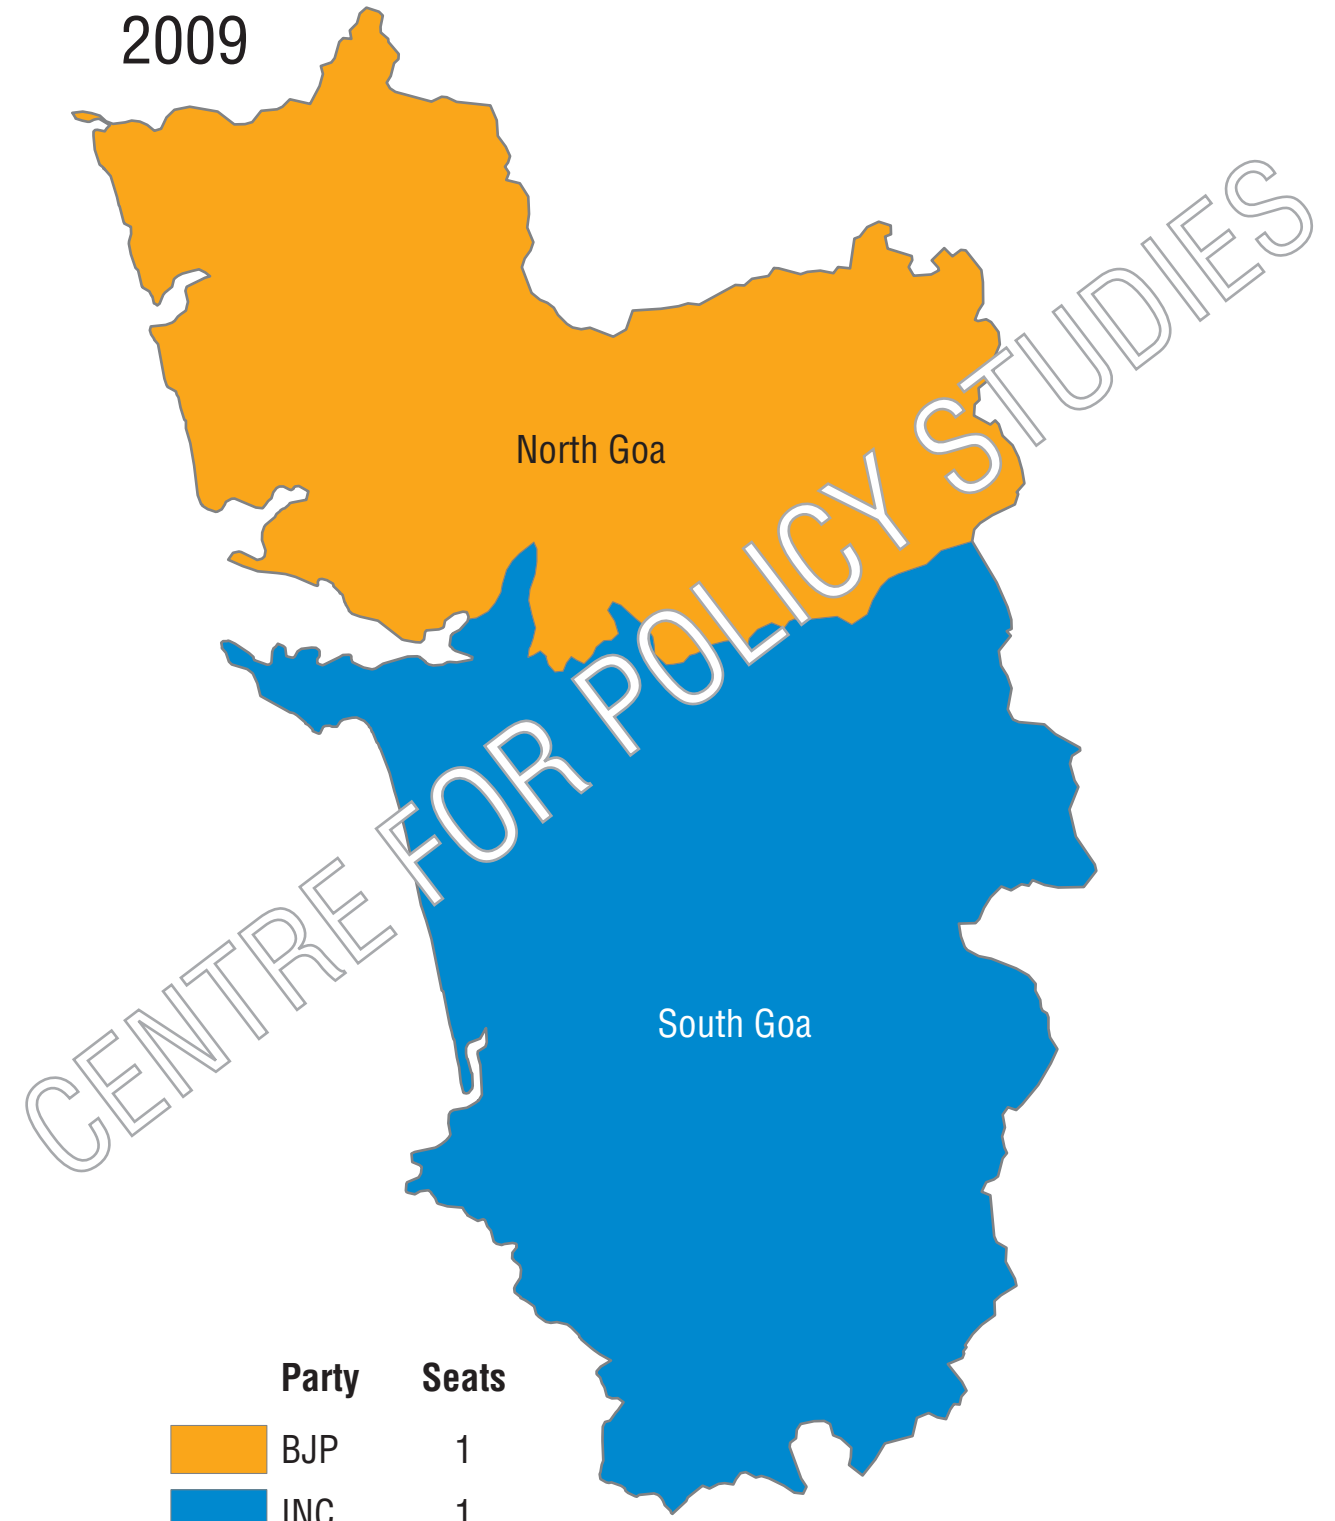

# GOA

LOK SABHA ELECTIONS

2014

Party	Seats	Vote Share (%)
BJP	2	53.4%

[INC 36.6%, AAP 3.3%, IND 2.1%, AITC 1.5%, CPI 1.2%, SJP (R) 0.4% and NOTA 1.2%]

2009

Party	Seats
BJP	1
INC	1