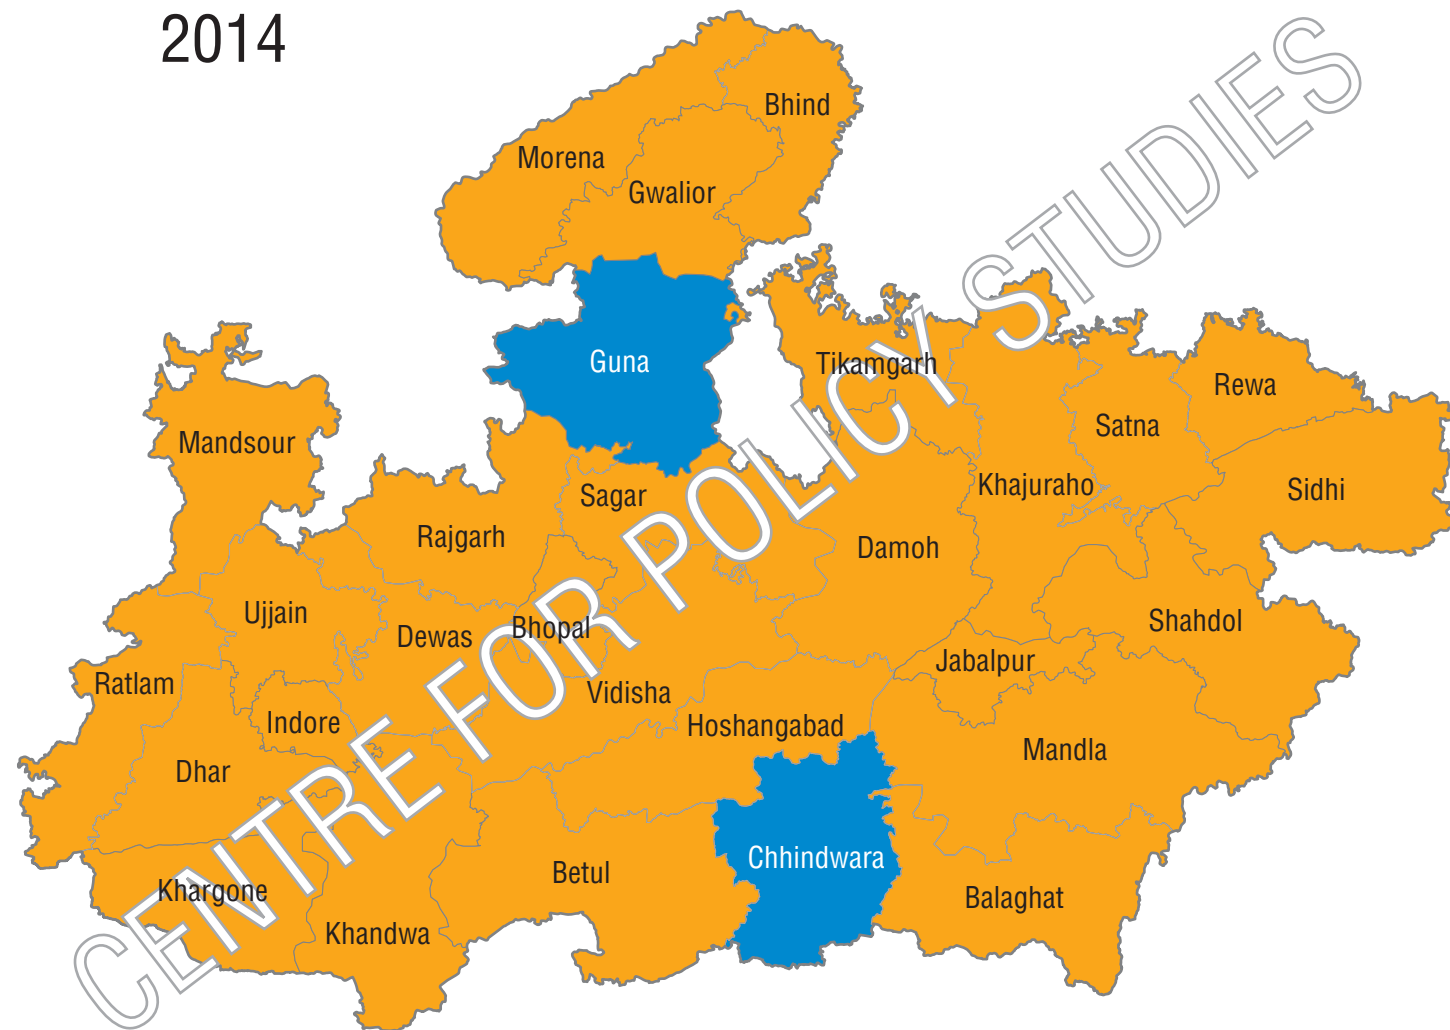

MADHYA PRADESH

LOK SABHA ELECTIONS

2014

Party	Seats	Vote Share (%)
BJP	27	54.0%
INC	2	34.9%

[BSP 3.8%, IND 1.9%, AAP 1.2%, SP 0.7%, GGP 0.6%, CPI 0.3% and NOTA 1.3%]

2009

Party	Seats
BJP	16
INC	12
BSP	1