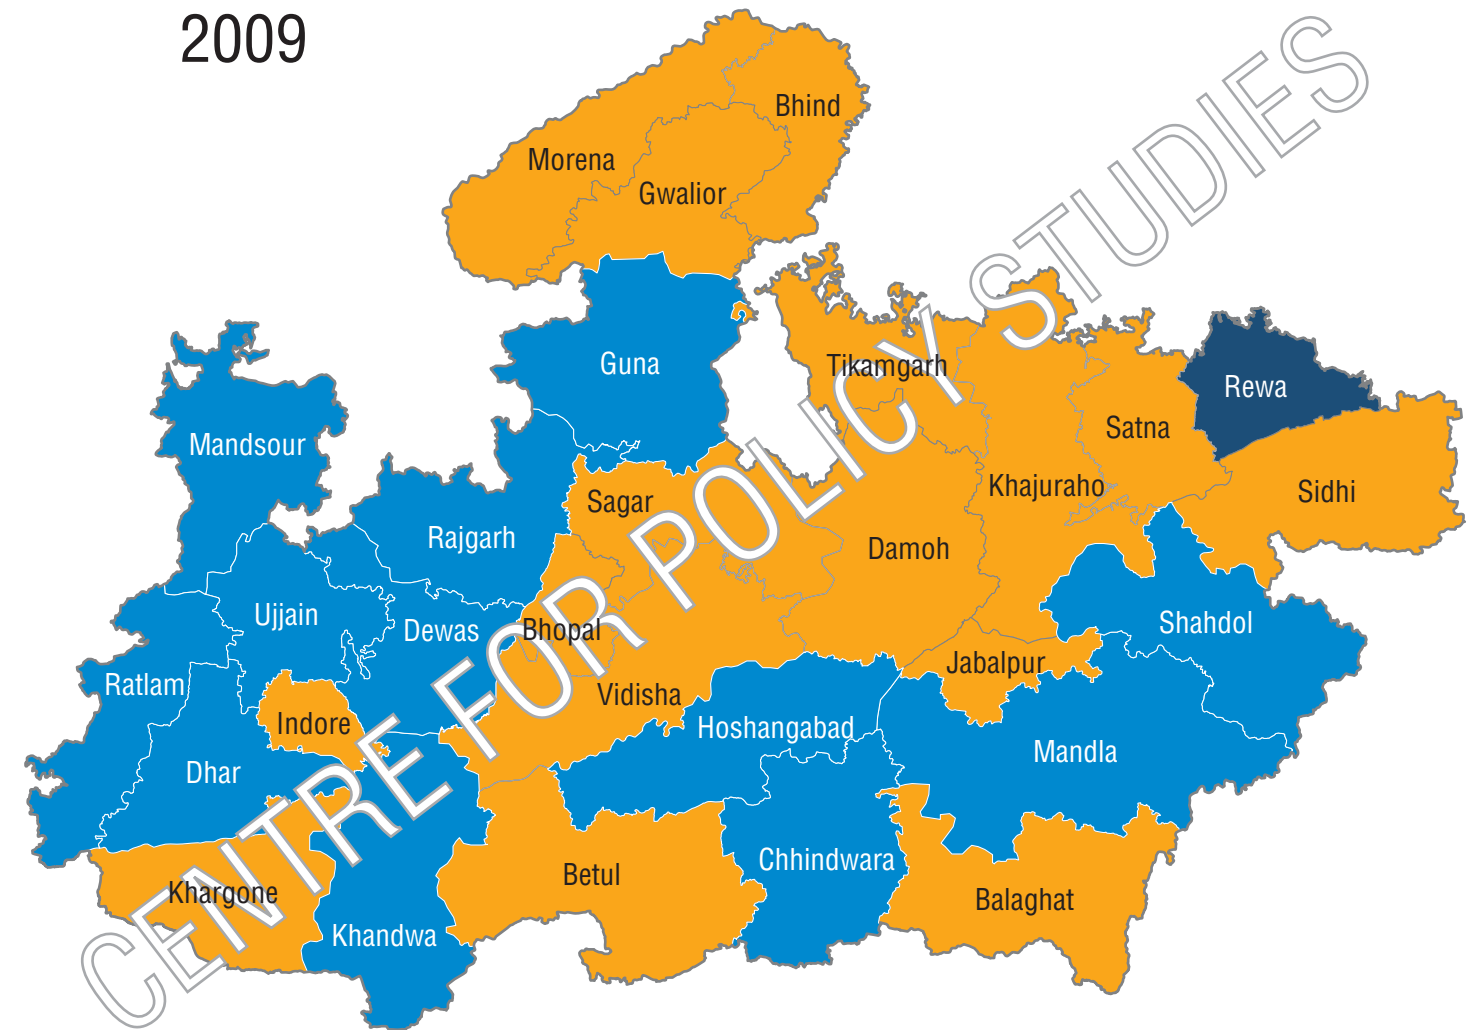

MADHYA PRADESH

LOK SABHA ELECTIONS

2014

Party	Seats	Vote Share (%)
BJP	27	54.0%
INC	2	34.9%

[BSP 3.8%, IND 1.9%, AAP 1.2%, SP 0.7%, GGP 0.6%, CPI 0.3% and NOTA 1.3%]

2009

Party	Seats
BJP	16
INC	12
BSP	1